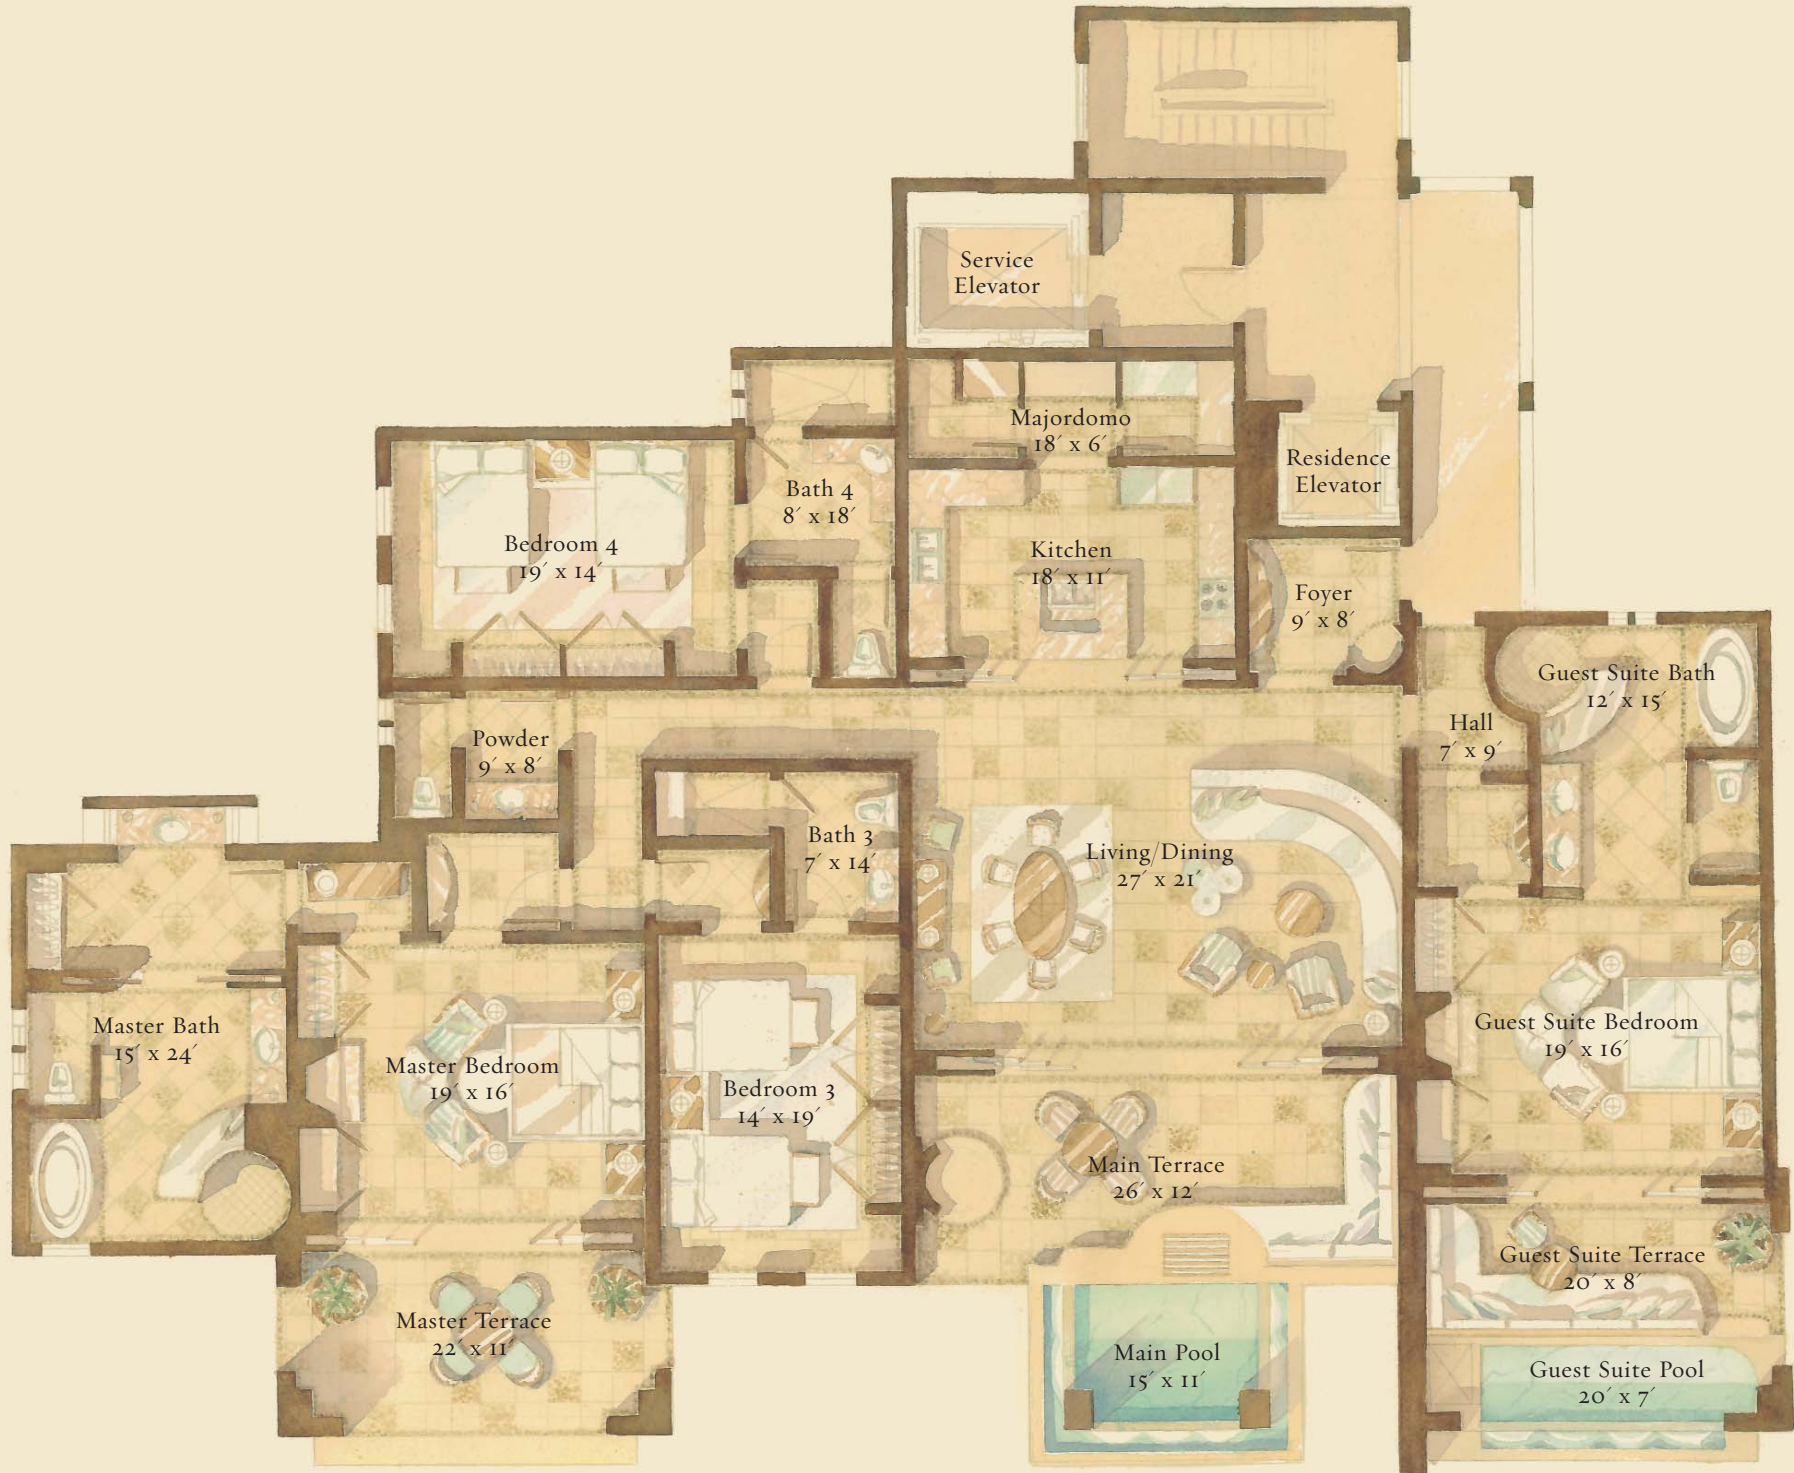

FOUR-BEDROOM SINGLE-LEVEL RESIDENCE

4,163 TOTAL SQUARE FOOTAGE

Typical of the Cabo lifestyle, total square footage includes interior and exterior living space. This diagram is for conceptual purposes only and is subject to change.